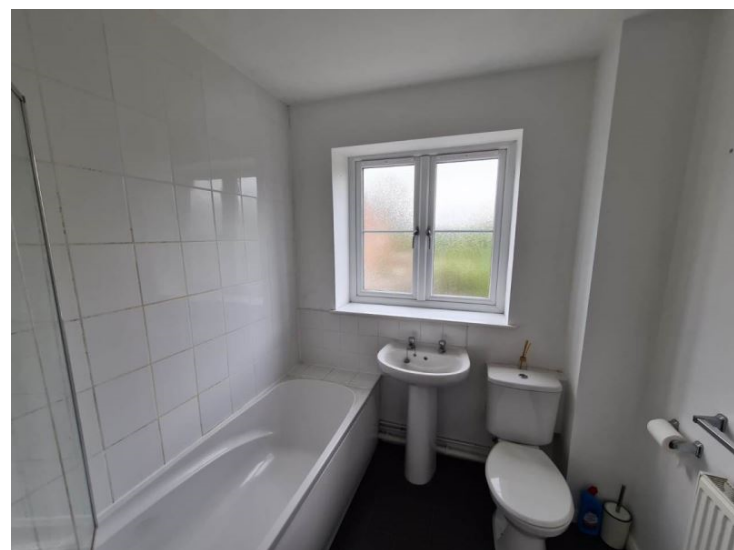

01763259888