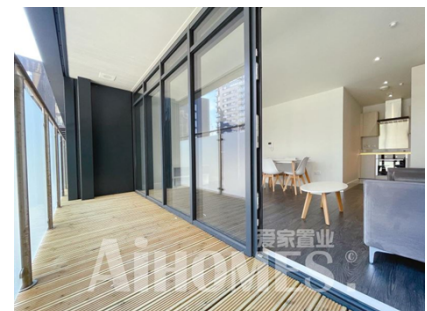

AiHOMES

Hallmark Tower

FROM £1,250

TO LET

Property Features:

- Furnished
- Gym
- 24/7 Concierge
- Communal Garden
- Bike Storage
- Communal Spaces
- Share Spaces
- Private Residents Lounge

PART4, ANCHORAGE 1, ANCHORAGE QUAY, MANCHESTER, M50 3YJ 01618776796 info@aihomes.uk