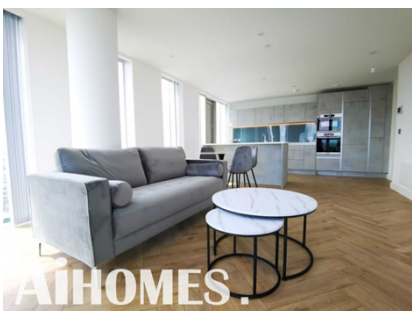

AiHOMES

Elizabeth Tower

FROM £2,700

TO LET

Property Features:

- Furnished
- Sky Gardens
- 44th Floor Swimming Pool
- Designated Workspace
- Communal Spaces
- Private Residents Lounge
- 4300 sqft Gymnasium
- Laundry