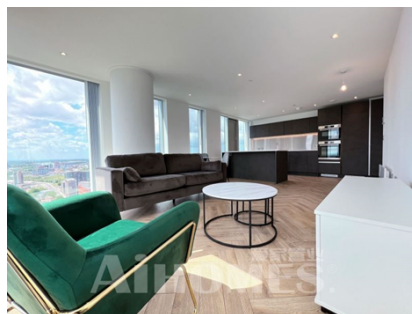

AiHOMES

Elizabeth Tower

FROM £2,650

TO LET

Property Features:

- Furnished
- 24/7 Concierge
- Bike Storage
- Communal Spaces
- Gym
- Residents App
- Parking Space available at additional cost

PART4, ANCHORAGE 1, ANCHORAGE QUAY, MANCHESTER, M50 3YJ 01618776796 info@aihomes.uk