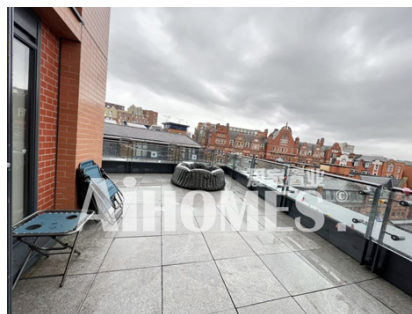

AiHOMES

Flat 708 Carding Building

FROM £2,600

TO LET

Property Features:

- Furnished
- 24/7 Concierge
- Furniture can be provided upon request
- Great transport links
- Gym
- Spacious balcony
- 2 Allocated parking spaces