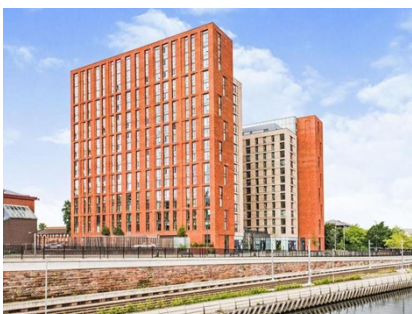

AiHOMES

4 Wharf End

FROM £1,350

TO LET

Property Features:

- Unfurnished
- 24/7 Concierge
- Cinema
- Private Residents Lounge
- Residents terraces
- Share Spaces
- Bike Storage
- Wharf waterside views

PART4, ANCHORAGE 1, ANCHORAGE QUAY, MANCHESTER, M50 3YJ 01618776796 info@aihomes.uk