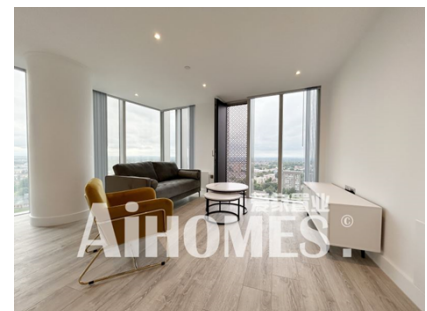

### Property Features:

- Furnished
- Gym
- 24/7 Concierge
- Private Residents Lounge
- Steam & Sauna
- Yoga and Fitness Studios
- Great transport links
- 

PART4, ANCHORAGE 1, ANCHORAGE QUAY, MANCHESTER, M50 3YJ 01618776796 [info@aihomes.uk](mailto:info@aihomes.uk)