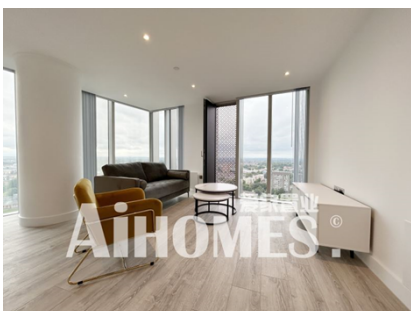

### Property Features:

- Furnished
- Gym
- 24/7 Concierge
- Private Residents Lounge
- Steam & Sauna
- Yoga and Fitness Studios
- Great transport links
- 

PART4, ANCHORAGE 1, ANCHORAGE QUAY, MANCHESTER, M50 3YJ 01618776796 [info@aihomes.uk](mailto:info@aihomes.uk)