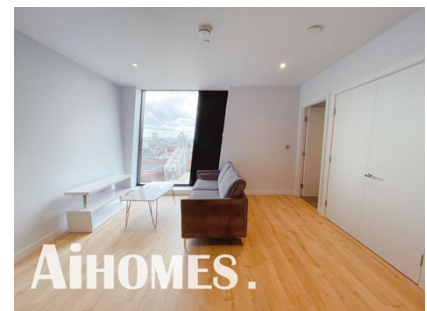

AiHOMES

Axis Tower

FROM £1,650

TO LET

Property Features:

- Furnished
- 24/7 Concierge
- Communal Spaces
- Lounge
- Private Residents Lounge
- Excellent Transport Links
-
-

PART4, ANCHORAGE 1, ANCHORAGE QUAY, MANCHESTER, M50 3YJ 01618776796 info@aihomes.uk