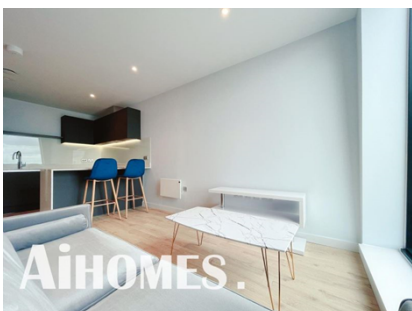

AiHOMES

Axis Tower

FROM £1,650

TO LET

Property Features:

- Furnished
- 24/7 Concierge
- Communal Spaces
- Lounge
- Private Residents Lounge
- Excellent Transport Links
-
-

PART4, ANCHORAGE 1, ANCHORAGE QUAY, MANCHESTER, M50 3YJ 01618776796 info@aihomes.uk