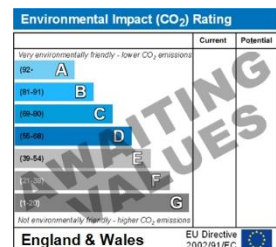

Available End August. Local Authority - Basildon Council Tax - Band: B Annual Price: £1,680 Conservation Area - No Flood Risk - No Risk Floor Area - 721 ft² / 67 m² Plot Size - 0.96 Acres Mobile Coverage EE - Average Vodafone - Average Three - Good O2 - Good Broadband Basic - 18 Mbps Superfast - 80 Mbps Ultrafast - 1000 Mbps Satellite / Fibre TV Availability BT - Yes Sky - Yes Virgin - No

Property Ref: inst-9195
IMPORTANT INFORMATION

The deposit required is £1,355.76

Further Information

Energy Performance Certificates

This home's performance is rated in terms of the energy use per square metre of floor area, energy efficiency based on fuel costs and environmental impact based on carbon dioxide (CO₂) emissions.

The energy efficiency rating is a measure of the overall efficiency of a home. The higher the rating the more energy efficient the home is and the lower the fuel bills will be.

The environmental impact rating is a measure of a home's impact on the environment in terms of carbon dioxide (CO₂) emissions. The higher the rating the less impact it has on the environment.