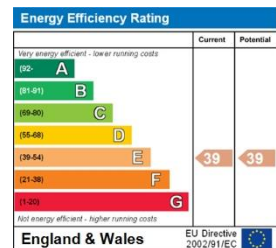

Available End August. Local Authority - Basildon Council Tax - Band: B Annual Price: £1,680 Conservation Area - No Flood Risk - No Risk Floor Area - 721 ft² / 67 m² Plot Size - 0.96 Acres Mobile Coverage EE - Average Vodafone - Average Three - Good O2 - Good Broadband Basic - 18 Mbps Superfast - 80 Mbps Ultrafast - 1000 Mbps Satellite / Fibre TV Availability BT - Yes Sky - Yes Virgin - No

Property Ref: inst-9195
IMPORTANT INFORMATION

The deposit required is £1,355.76

Further Information

Energy Performance Certificates

This home's performance is rated in terms of the energy use per square metre of floor area, energy efficiency based on fuel costs and environmental impact based on carbon dioxide (CO₂) emissions.

The energy efficiency rating is a measure of the overall efficiency of a home. The higher the rating the more energy efficient the home is and the lower the fuel bills will be.

The environmental impact rating is a measure of a home's impact on the environment in terms of carbon dioxide (CO₂) emissions. The higher the rating the less impact it has on the environment.